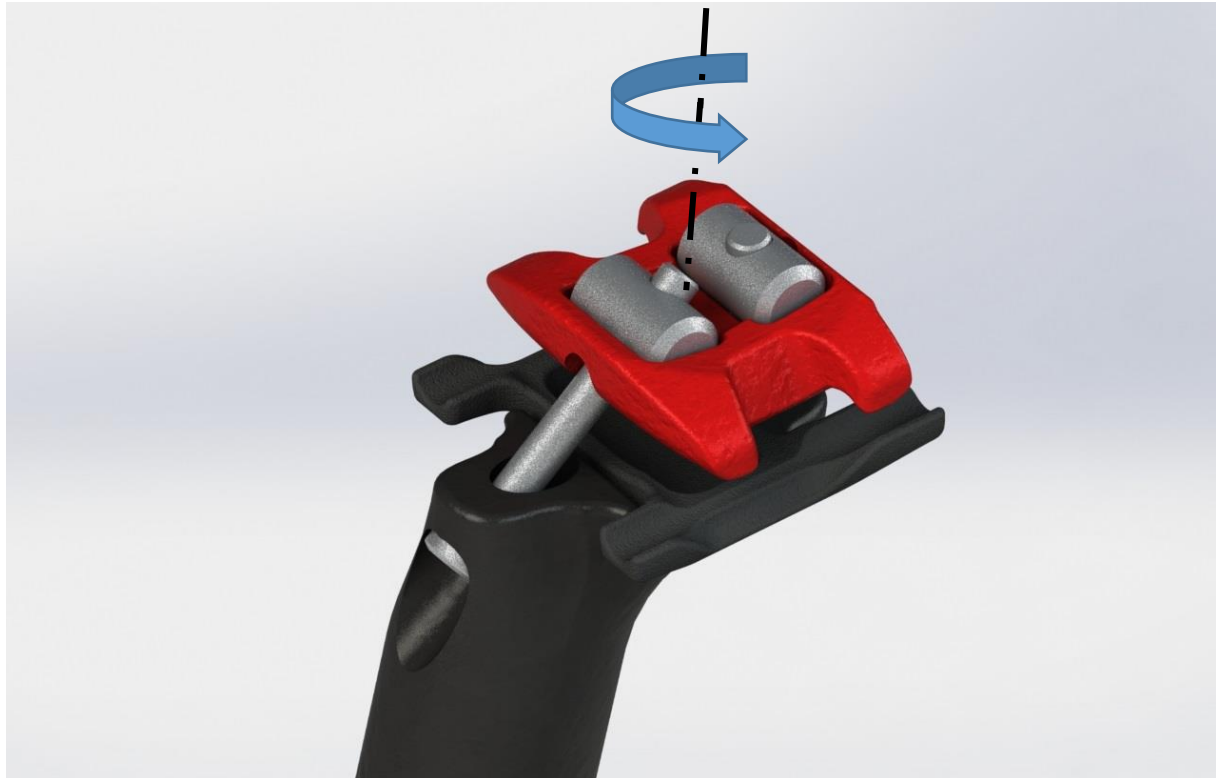

BIANCHI

F.I.V. E. BIANCHI S.p.A.
Società unipersonale

Via delle Battaglie, 5 / IT-24047 Treviglio (BG)
Tel. +39 0363 3161 / Fax +39 0363 075000
Capitale Sociale Euro 7.800.000 i.v. - R.E.A. Bergamo 140907
Iscr. Trib BG e C.F. 00229430160
Partita IVA 01897810162
www.bianchi.com