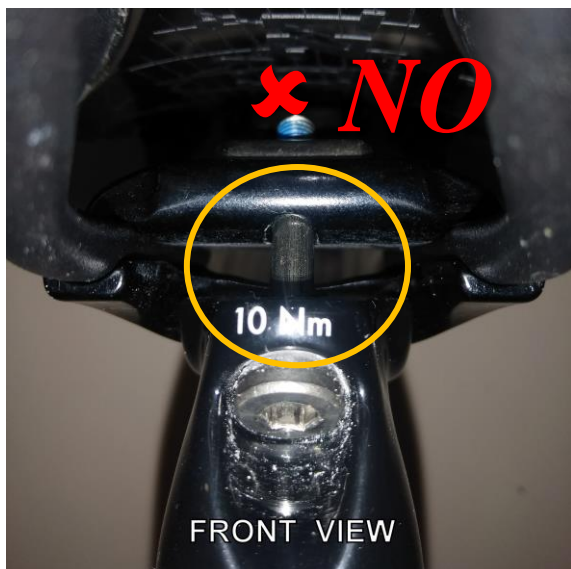

BIANCHI

In case you find your seat clamp is assembled in wrong position, proceed as follow:

1. remove the saddle,
2. remove both screw and bottle nut
3. rotate the seat clamp top part (red component in picture below) of 180° around a vertical axis
4. re-assemble the seat clamp and install the saddle.
5. check if the seat clamp is correctly installed (refer to picture above)

F.I.V. E. BIANCHI S.p.A.
Società unipersonale

Via delle Battaglie, 5 / IT-24047 Treviglio (BG)
Tel. +39 0363 3161 / Fax +39 0363 075000
Capitale Sociale Euro 7.800.000 i.v. - R.E.A. Bergamo 140907
Iscr. Trib BG e C.F. 00229430160
Partita IVA 01897810162
www.bianchi.com